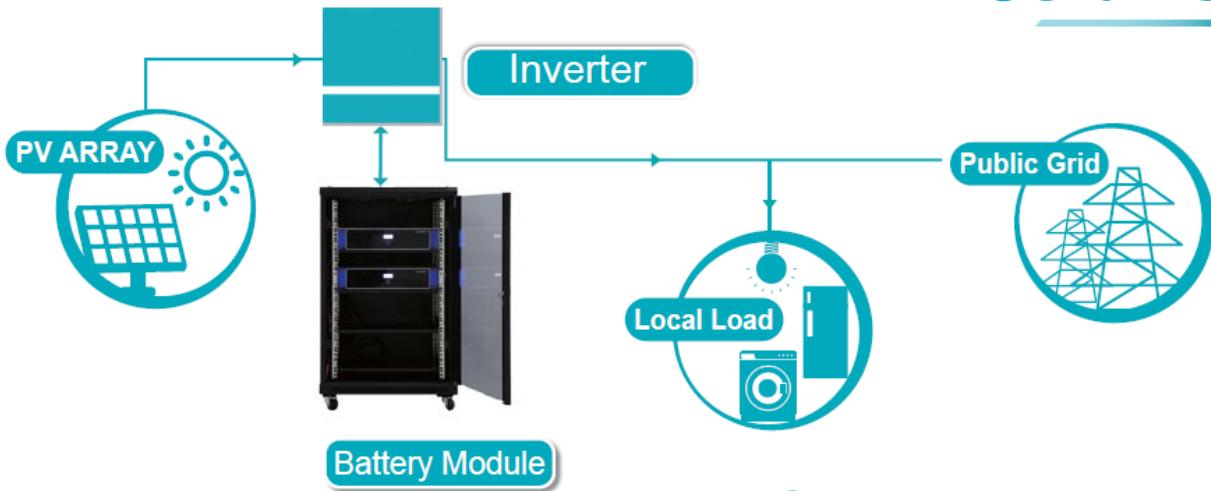

LOW VOLTAGE ENERGY STORAGE SYSTEM — Energy Storage Cabinet

IP55 Outdoor Cabinet

Specifications

Model	Color	Dimension (mm)			Suitable for	Containable
		High	Wide	Depth		
OD-G2/G3/X1	Gray	1360	600	400	US2000B/US2000 Plus US3000 Phantom X1	US2000B/US2000 Plus 6pcs; US3000 4pcs; PowerCube X1 (H48050 5pcs + SC0500 1pcs or H48074 3pcs +SC0500 1pcs)