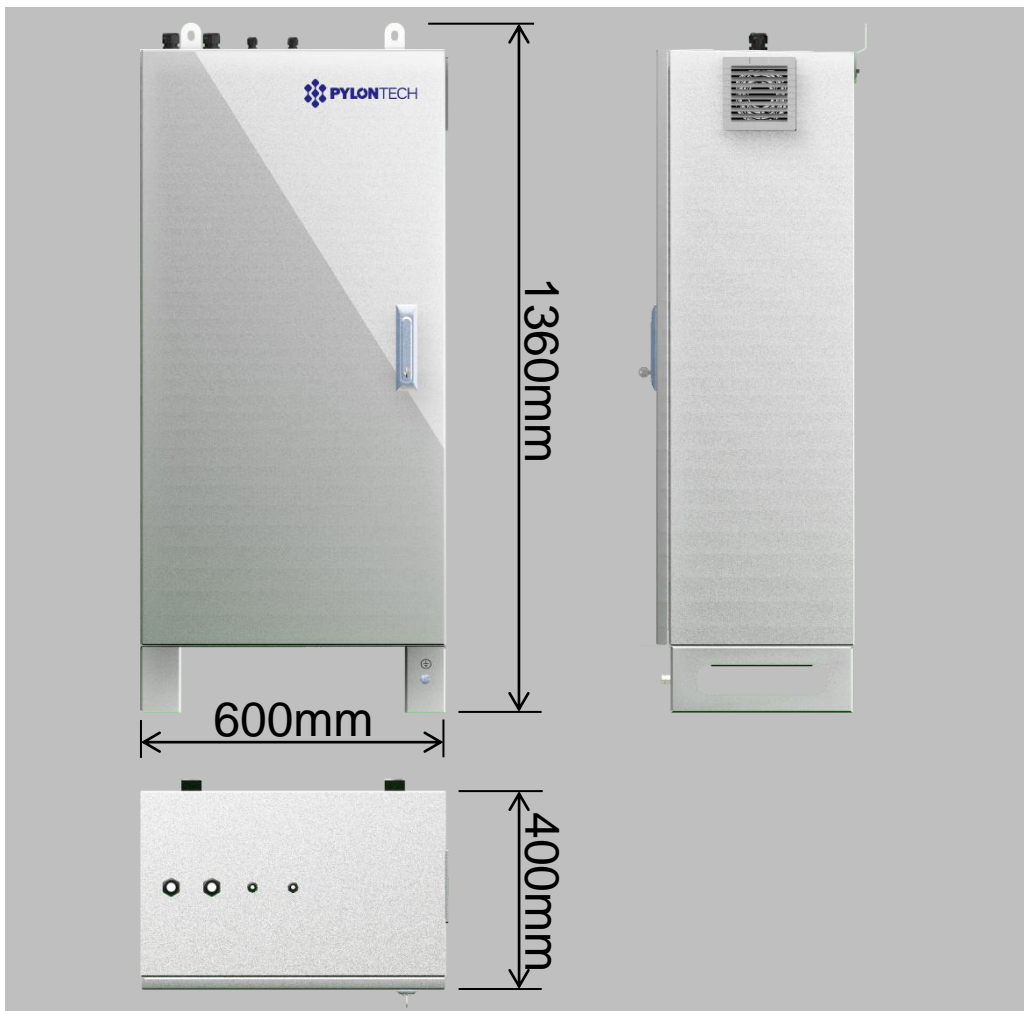

LOW VOLTAGE ENERGY STORAGE SYSTEM — Energy Storage Cabinet

IP55 Outdoor Cabinet

Specifications

Model	Color	Dimension (mm)			Suitable for	Containable
		High	Wide	Depth		
OD-G2/G3/X1	Gray	1360	600	400	US2000B/US2000 Plus US3000 Phantom X1	US2000B/US2000 Plus 6pcs; US3000 4pcs; PowerCube X1 (H48050 5pcs + SC0500 1pcs or H48074 3pcs +SC0500 1pcs)